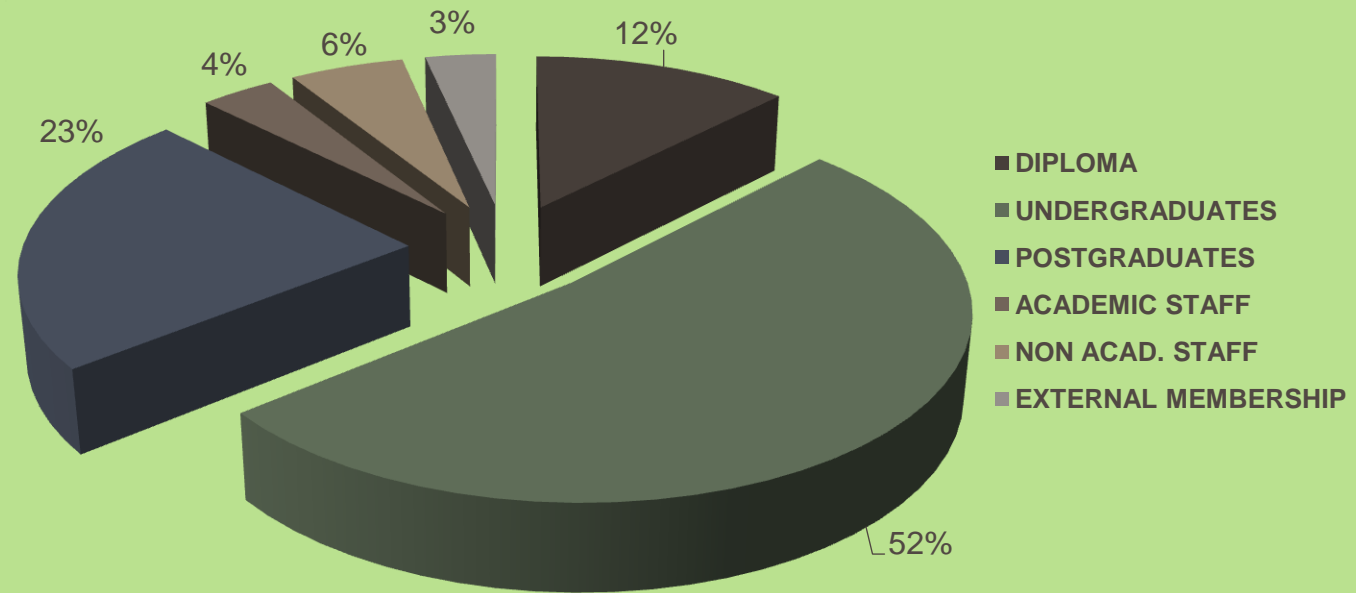

KEAHLIAN PERPUSTAKAAN 2016