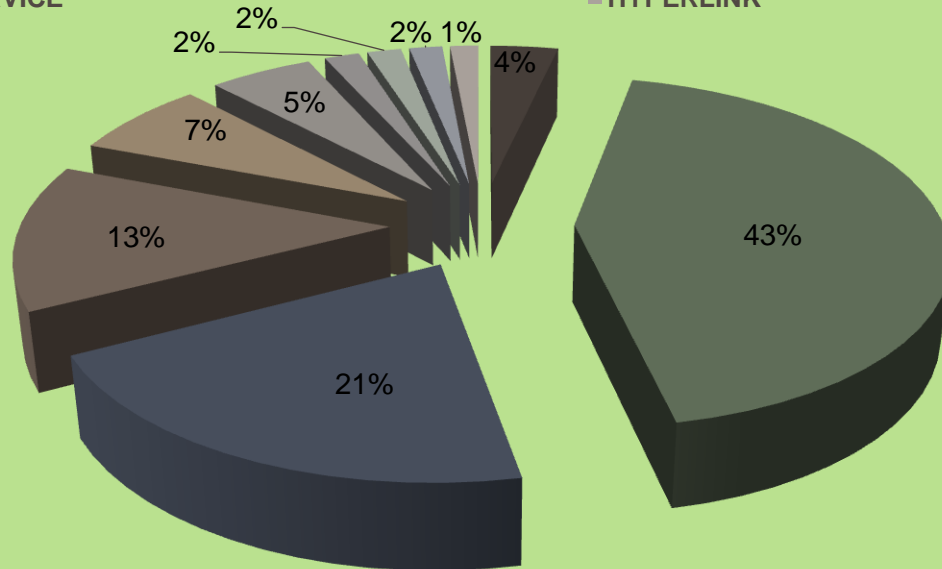

- EZPROXY
- ONLINE DATABASE
- ONLINE THESIS & DISSERTATIONS
- E-NEWSPAPERS
- SERVICE
- WEBOPAC
- ONLINE RESOURCES
- E-BOOKS
- EDUCATIONNET
- HYPERLINK