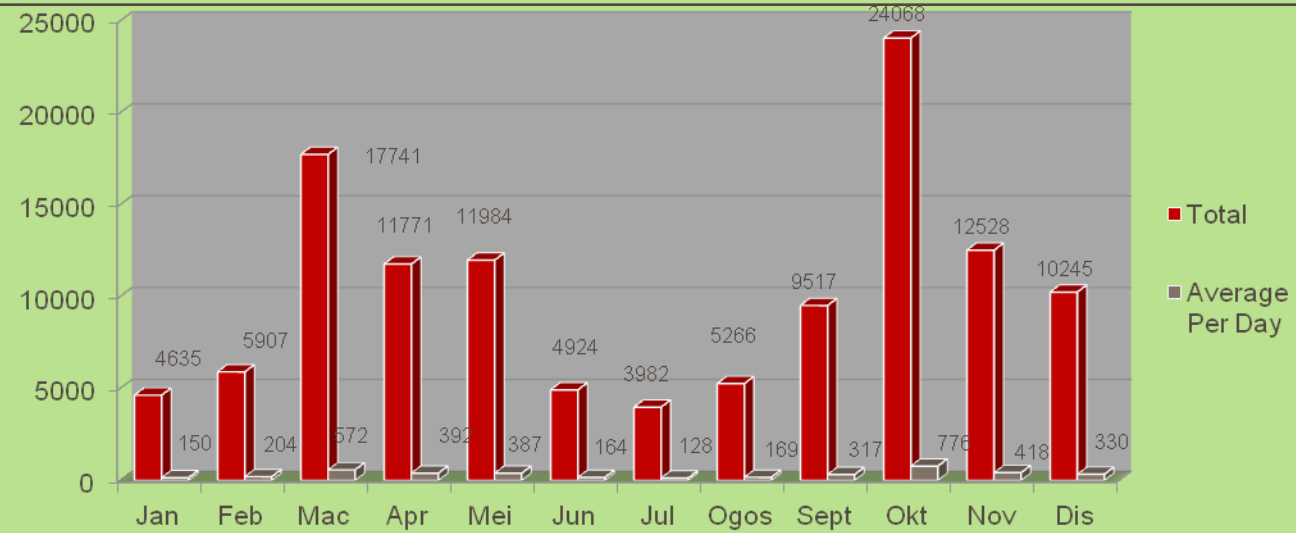

**LAPORAN PENCAPAIAN  
PTB  
JAN – DIS 2016**

# LIBRARY WEBSITE TRAFFIC 2016

Bil.	VISITORS/ MONTHS	Tuanku Bainun Library Website Traffic												
		Jan	Feb	Mac	Apr	Mei	Jun	Jul	Ogos	Sept	Okt	Nov	Dis	TOTAL
1	Total	4635	5907	17,741	11,771	11,984	4,924	3,982	5,266	9,517	24,068	12,528	10,245	122,568
2	Average Per Day	150	204	572	392	387	164	128	169	317	776	418	330	
													TOTAL	122,568